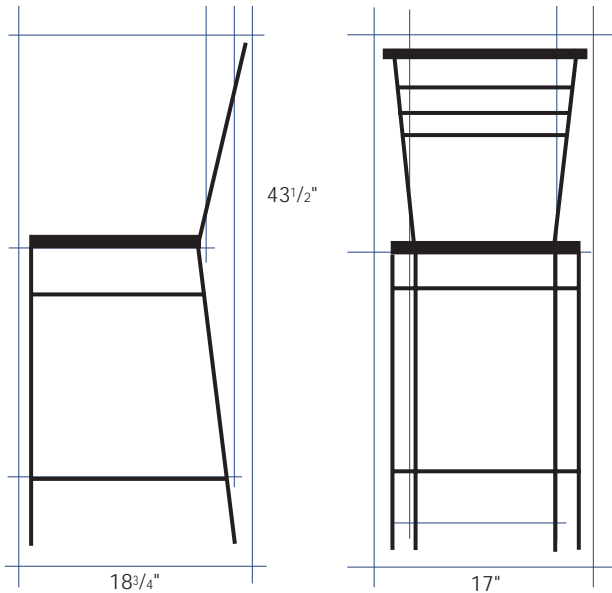

**Wood Ladderback Chair
CH612**

Standard Finishes: Custom Finishes:

Quick Ship Natural
Quick Ship Mahogany
Quick Ship Walnut

Oak
Cherry
Wild Cherry
Red Cherry
Black

Standard Vinyl: Custom Vinyl:

Quick Ship Black

American Beauty
Burgundy
Tea Rose
Coffee Cream
Brown
Royal Blue
Emerald
Forest Green
Green Fanfare
Independence 2
Seal Skin

**Wood Ladderback Stool
BS612**