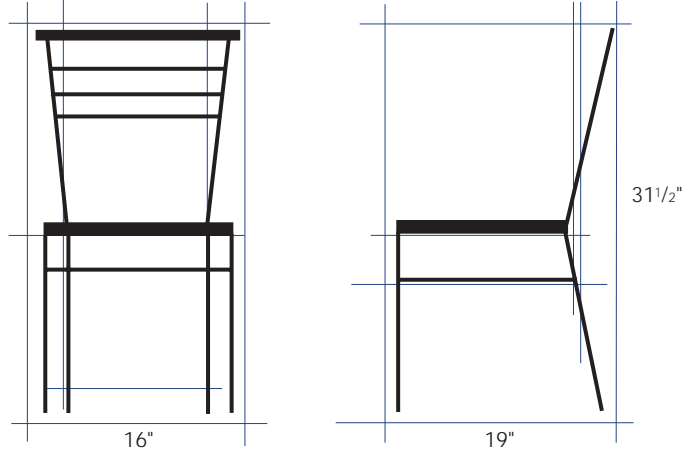

Standard Finishes: Custom Finishes:

Quick Ship Natural
Quick Ship Mahogany
Quick Ship Walnut

Oak
Cherry
Wild Cherry
Red Cherry
Black

Standard Vinyl: Custom Vinyl:

Quick Ship Black

American Beauty
Burgundy
Tea Rose
Coffee Cream
Brown
Royal Blue
Emerald
Forest Green
Green Fanfare
Independence 2
Seal Skin