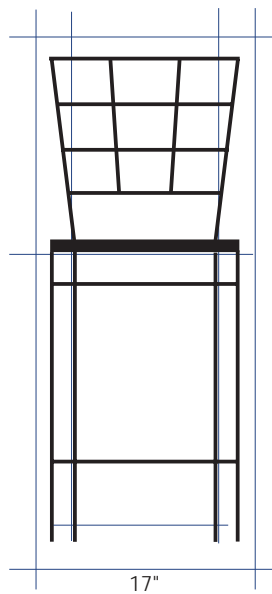

# Wood Latticeback Chair & Stool

CHAIR - #CH629  
STOOL - #BS629

Available in  
Plywood or  
Upholstered Seat

Quick Ship

Wood Chair  
Upholstered Seat

- 1 *Solid beech hardwood construction.*
- 2 *Choose between a plush, upholstered 1½" seat in a variety of vinyl and fabric choices or a thick, beech plywood seat.*

43 1/2"

18 3/4"

17"

**Wood Latticeback Stool**  
**BS629**