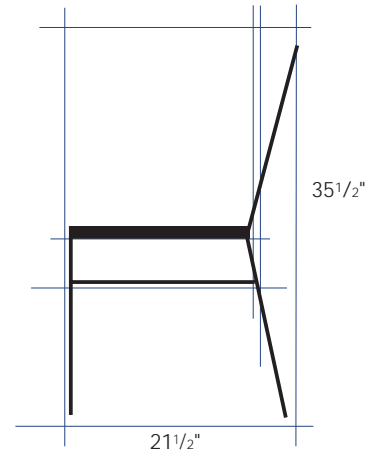

Wood Latticeback Chair
CH629

Standard Finishes:

- *Quick Ship* Mahogany
- *Quick Ship* Walnut

Custom Finishes:

- Natural
- Oak
- Wild Cherry
- Red Cherry
- Cherry
- Black

Standard Vinyl:

- *Quick Ship* Black

Custom Vinyl:

- American Beauty
- Burgundy
- Tea Rose
- Coffee Cream
- Brown
- Royal Blue
- Emerald
- Forest Green
- Green Fanfare
- Independence 2
- Seal Skin

43 1/2"

18 3/4"

17"

Wood Latticeback Stool
BS629