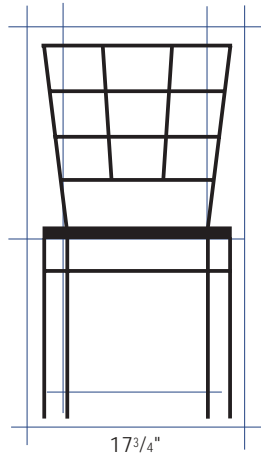

Wood Latticeback Chair
CH629

Standard Finishes:

- *Quick Ship* Mahogany
- *Quick Ship* Walnut

Custom Finishes:

- Natural
- Oak
- Wild Cherry
- Red Cherry
- Cherry
- Black

Standard Vinyl:

- *Quick Ship* Black

Custom Vinyl:

- American Beauty
- Burgundy
- Tea Rose
- Coffee Cream
- Brown
- Royal Blue
- Emerald
- Forest Green
- Green Fanfare
- Independence 2
- Seal Skin

43 1/2"

18 3/4"

17"

Wood Latticeback Stool
BS629