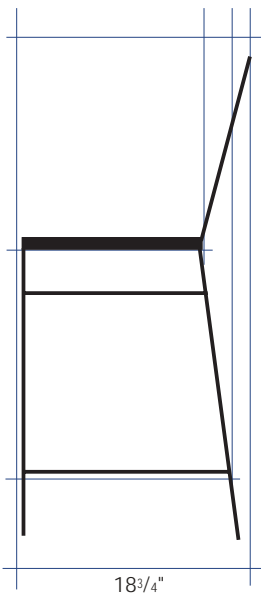

43 1/2"

18 3/4"

17"

**Wood Latticeback Stool**  
**BS629**