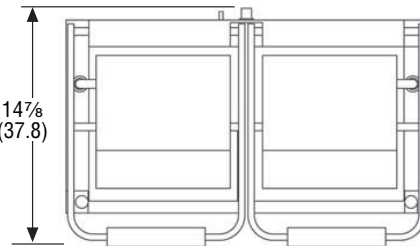

## DIMENSIONS

☐ Dimensions shown in inches (cm).

40794 Front and Side Views

40795 Front and Side Views

40794 Top View

40795 Top View

## SPECIFICATIONS

Item	Cooking Surface		Watts	Volts	Amps	Plug
	Width	Length				
40794	16 1/8 (41)	9 5/8 (24.4)	1800	120	15	5-15P
40795	22 1/8 (57)	9 5/8 (24.4)	3080	220	14	6-15P