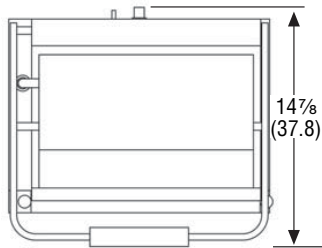

## DIMENSIONS

☐ Dimensions shown in inches (cm).

40794 Front and Side Views

40795 Front and Side Views

40794 Top View

40795 Top View

## SPECIFICATIONS

Item	Cooking Surface		Watts	Volts	Amps	Plug
	Width	Length				
40794	16 1/8 (41)	9 5/8 (24.4)	1800	120	15	5-15P
40795	22 1/8 (57)	9 5/8 (24.4)	3080	220	14	6-15P