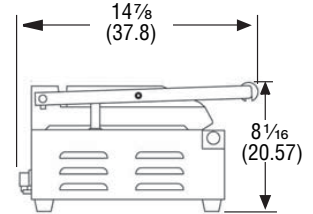

## DIMENSIONS

☐ Dimensions shown in inches (cm).

40794 Front and Side Views

40795 Front and Side Views

40794 Top View

40795 Top View

## SPECIFICATIONS

Item	Cooking Surface		Watts	Volts	Amps	Plug
	Width	Length				
40794	16 1/8 (41)	9 5/8 (24.4)	1800	120	15	5-15P
40795	22 1/8 (57)	9 5/8 (24.4)	3080	220	14	6-15P