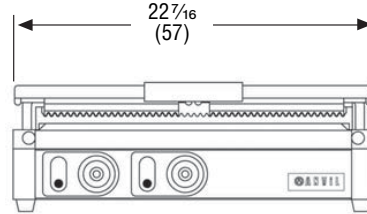

## DIMENSIONS

☐ Dimensions shown in inches (cm).

40794 Front and Side Views

40795 Front and Side Views

40794 Top View

40795 Top View

## SPECIFICATIONS

Item	Cooking Surface		Watts	Volts	Amps	Plug
	Width	Length				
40794	16 1/8 (41)	9 5/8 (24.4)	1800	120	15	5-15P
40795	22 1/8 (57)	9 5/8 (24.4)	3080	220	14	6-15P