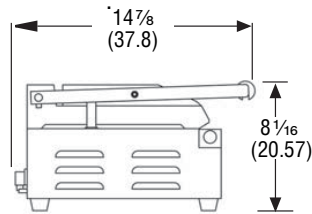

## DIMENSIONS

☐ Dimensions shown in inches (cm).

40794 Front and Side Views

40795 Front and Side Views

40794 Top View

40795 Top View

## SPECIFICATIONS

Item	Cooking Surface		Watts	Volts	Amps	Plug
	Width	Length				
40794	16 1/8 (41)	9 5/8 (24.4)	1800	120	15	5-15P
40795	22 1/8 (57)	9 5/8 (24.4)	3080	220	14	6-15P