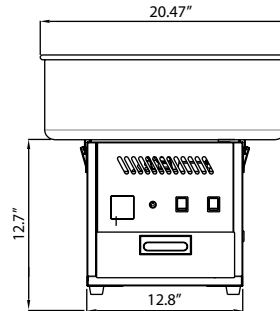

Cover sold separately

Features

- Four clasps to hold the stainless steel bowl for effortless cleaning and removal
- Front panel includes: display meter, speed adjuster and power switches
- Stainless steel drawer for quick access for equipment and tools
- Built in fuse for safety use
- Comes with a stainless steel scoop
- CE and ETL certified

LIMITED WARRANTY

PARTS AND LABOR
(Applied to Item 41336 & 41337 Only)

Authorized Dealer

FOOD EQUIPMENT

COUNTERTOP COTTON CANDY MAKER

20 1/2"/52cm Bowl

28.34"/72cm Bowl

TECHNICAL SPECIFICATIONS

ITEM NUMBER	41336	41337
BOWL SIZE	20.47"/52cm (Dia.), 6"/15.24cm (H)	28.34"/72cm (Dia.), 6"/15.24cm (H)
POWER	1.03 kw	1.03 kw
ELECTRICAL	110 V / 60 Hz / 1	110 V / 60 Hz / 1
OUTPUT	1.5 kg (3.3 lbs) / h	1.5 kg (3.3 lbs) / h
DIMENSIONS (DWH) (height of dome not included)	20.47" x 20.47" x 19.68"/ 52 x 52 x 50cm	28.34" x 28.34" x 19.68"/ 72 x 72 x 50cm
NET WEIGHT	12 kg / 26.4 lbs.	13 kg / 28.6 lbs.
GROSS WEIGHT	13 kg / 28.6 lbs.	14 kg / 30.8 lbs.