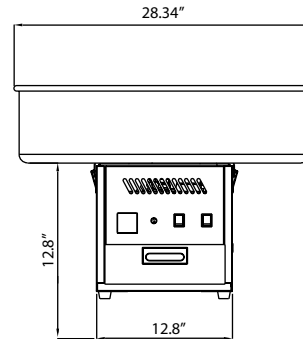

Cover sold separately

Features

- Four clasps to hold the stainless steel bowl for effortless cleaning and removal
- Front panel includes: display meter, speed adjuster and power switches
- Stainless steel drawer for quick access for equipment and tools
- Built in fuse for safety use
- Comes with a stainless steel scoop
- CE and ETL certified

LIMITED WARRANTY

PARTS AND LABOR
(Applied to Item 41336 & 41337 Only)

Authorized Dealer

FOOD EQUIPMENT

COUNTERTOP COTTON CANDY MAKER

20 1/2"/52cm Bowl

28.34"/72cm Bowl

TECHNICAL SPECIFICATIONS

ITEM NUMBER	41336	41337
BOWL SIZE	20.47"/52cm (Dia.), 6"/15.24cm (H)	28.34"/72cm (Dia.), 6"/15.24cm (H)
POWER	1.03 kw	1.03 kw
ELECTRICAL	110 V / 60 Hz / 1	110 V / 60 Hz / 1
OUTPUT	1.5 kg (3.3 lbs) / h	1.5 kg (3.3 lbs) / h
DIMENSIONS (DWH) (height of dome not included)	20.47" x 20.47" x 19.68"/ 52 x 52 x 50cm	28.34" x 28.34" x 19.68"/ 72 x 72 x 50cm
NET WEIGHT	12 kg / 26.4 lbs.	13 kg / 28.6 lbs.
GROSS WEIGHT	13 kg / 28.6 lbs.	14 kg / 30.8 lbs.